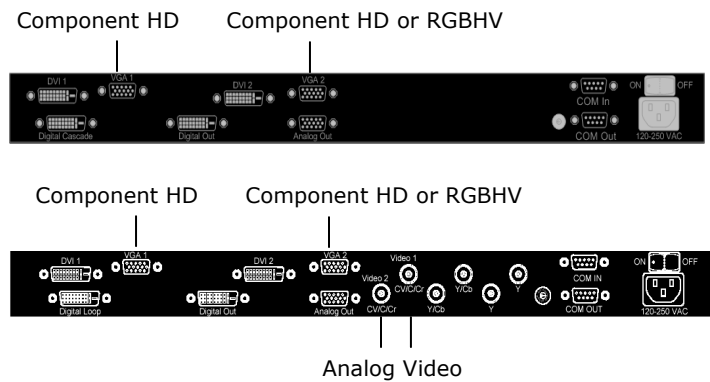

Video Command Center Entertainment Series

VCC -E (Entertainment)

The VCC-E(Entertainment) series are the latest member in the Avitech family of multi-image display products. It is suited for home entertainment, restaurants and sports bars that would like to display component HD sources such as from satellite set-top boxes along with computer generated signals and traditional analog video sources.

In addition to standalone modules, the VCC Entertainment series can also be used in a cable/satellite head-end where multiple channels of HD contents needs to be monitored. The Entertainment series can be part of the MCC virtual monitor wall system.

Video

There are four models for the VCC Entertainment series. Each module can take anywhere from 1 to 2 component HD inputs and up to 2 analog video input. RGBHV and DVI inputs are also available. Standalone modules or can be cascaded to accommodate more inputs.

Key Features

- Displays 2 to 60 inputs on a single display
- Can be part of the Avitech Virtual Monitor Wall System
- Inputs can be RGBHV, Component HD, analog composite, YC, Y, Cb, Cr
- Simultaneous high resolution DVI and RGBHV output
- Output resolution can be 800x600 to 1600 x 1200